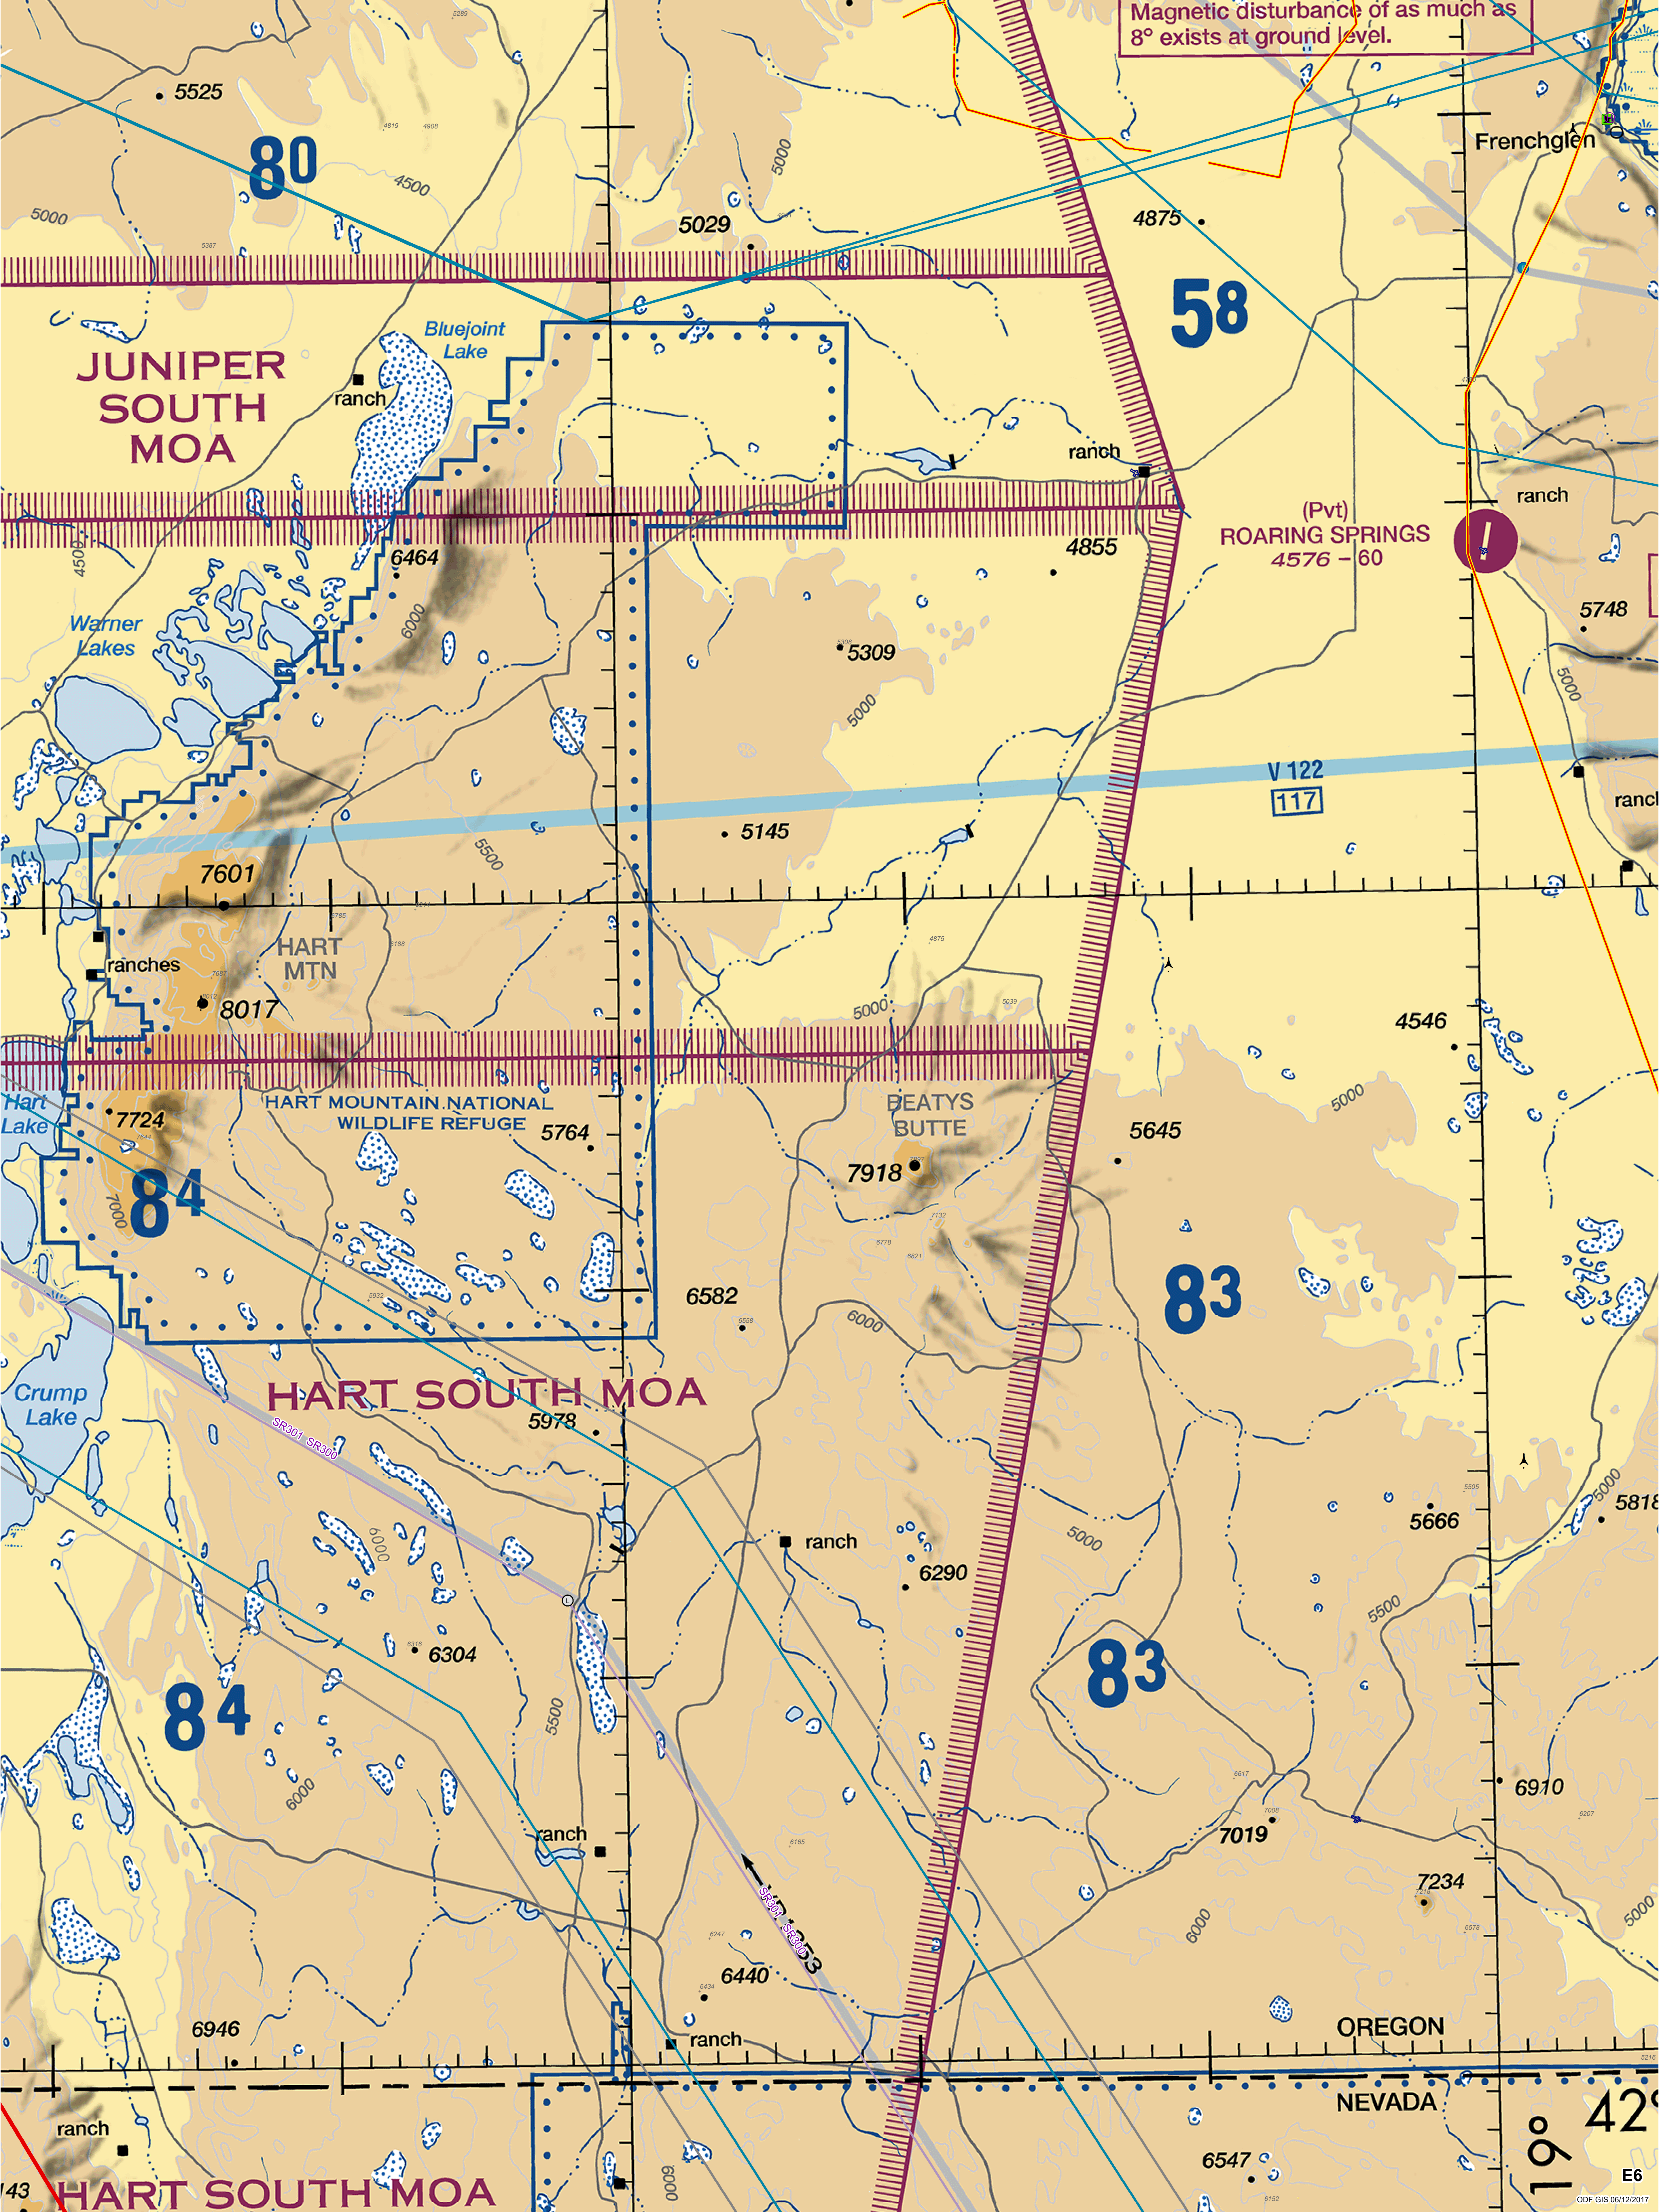

Magnetic disturbance of as much as 8° exists at ground level.

JUNIPER SOUTH MOA

58

(Pvt) **ROARING SPRINGS**
4576 - 60

HART MTN

HART MOUNTAIN NATIONAL WILDLIFE REFUGE

BEATYS BUTTE

HART SOUTH MOA

83

84

83

OREGON

NEVADA

19° 42'
E6

HART SOUTH MOA

06/12/2011