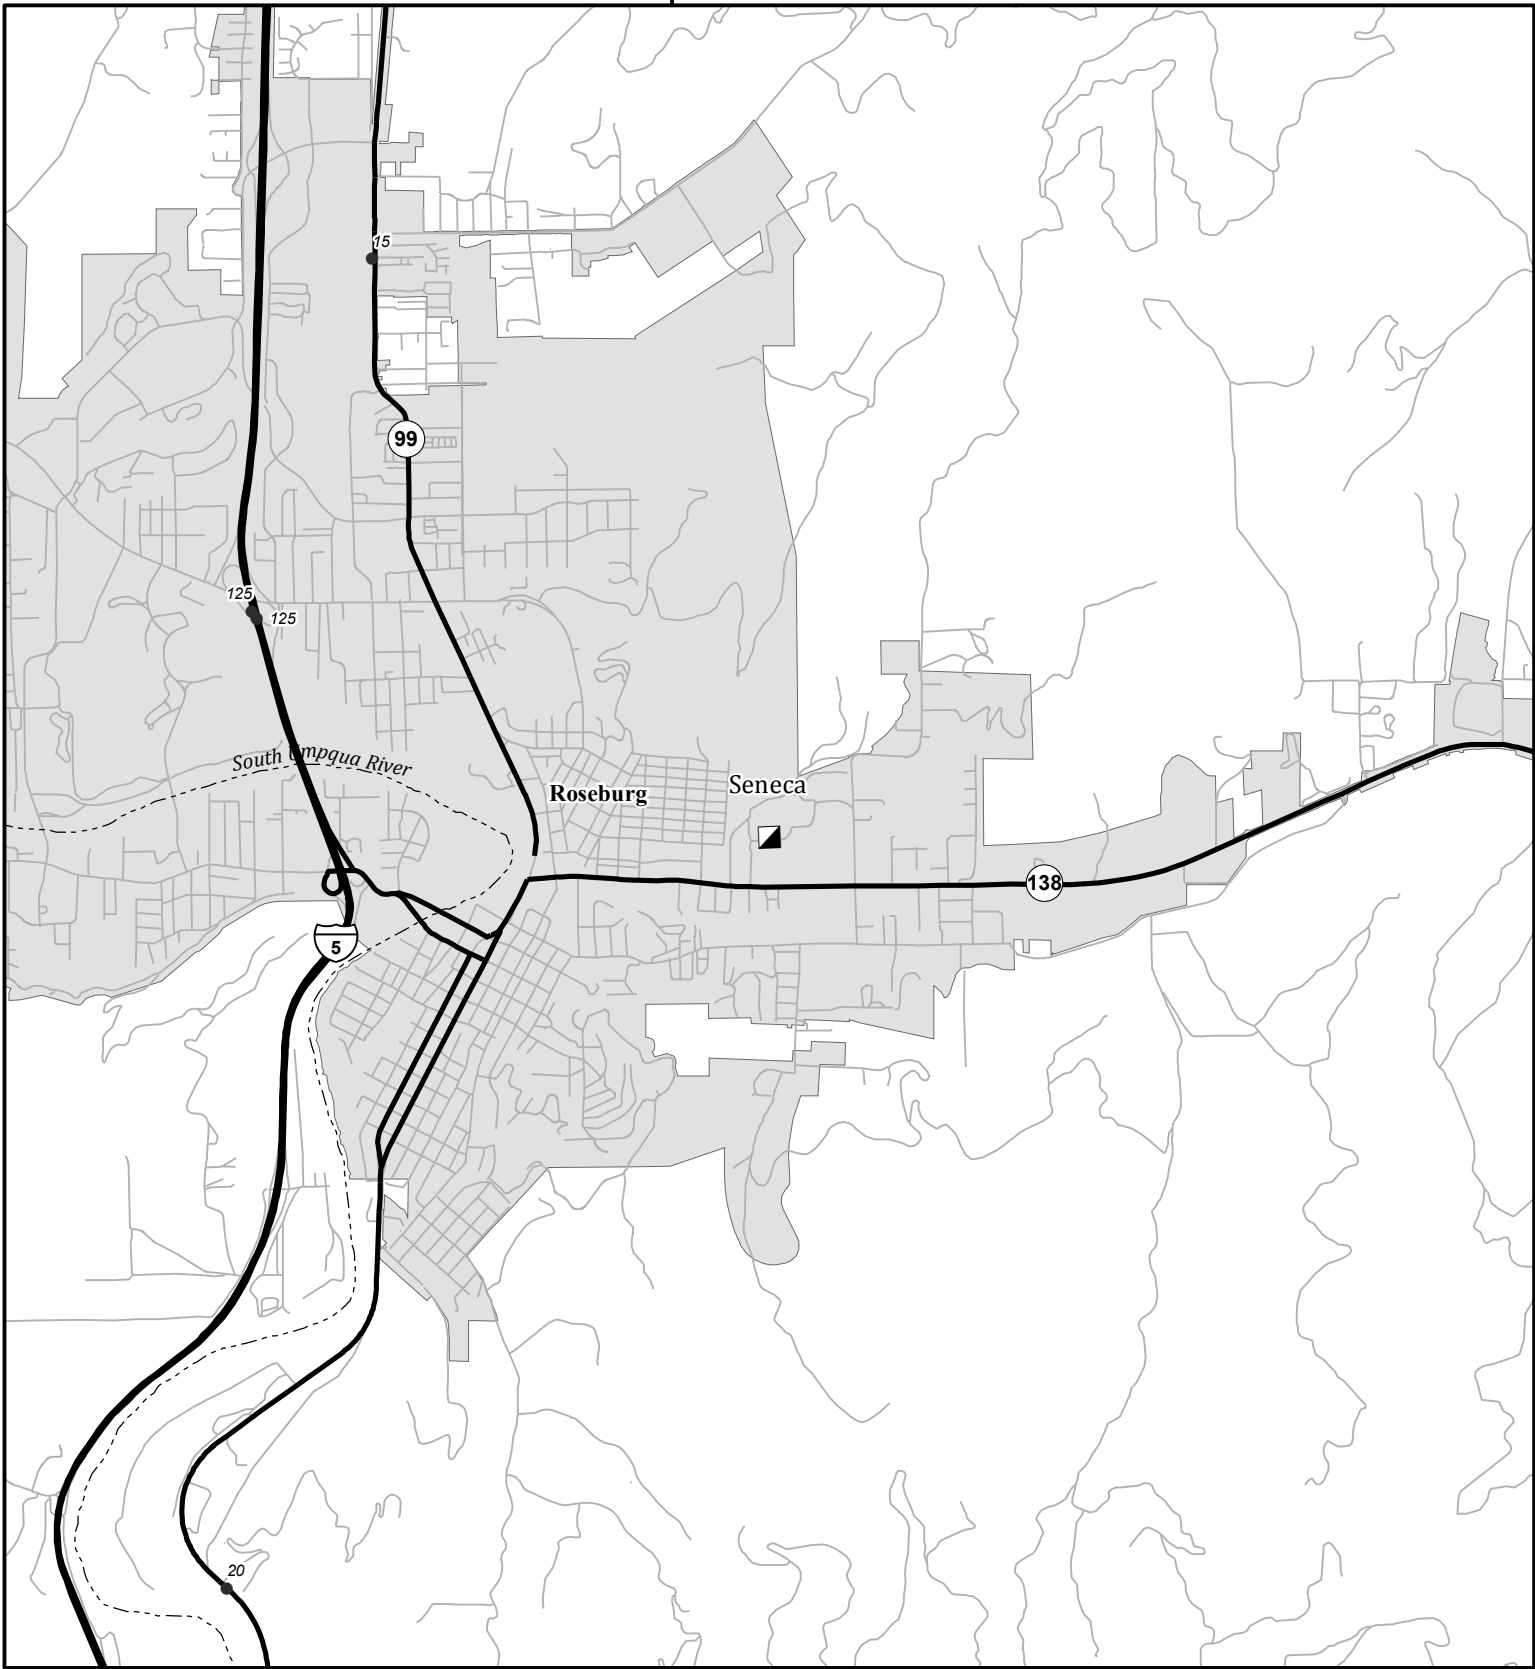

-123°20'

-123°20'

Oregon Vicinity & Major Highways

- Mileposts
  - Fire Camp
  - Rivers
- T27S R5W S17**  
 N 43.215407°  
 W -123.327404°  
**Address:**  
 Rifle Range Rd  
 Roseburg, OR, 97470

- Directions:
- From N:
  - From S:
  - From E:
  - From W: